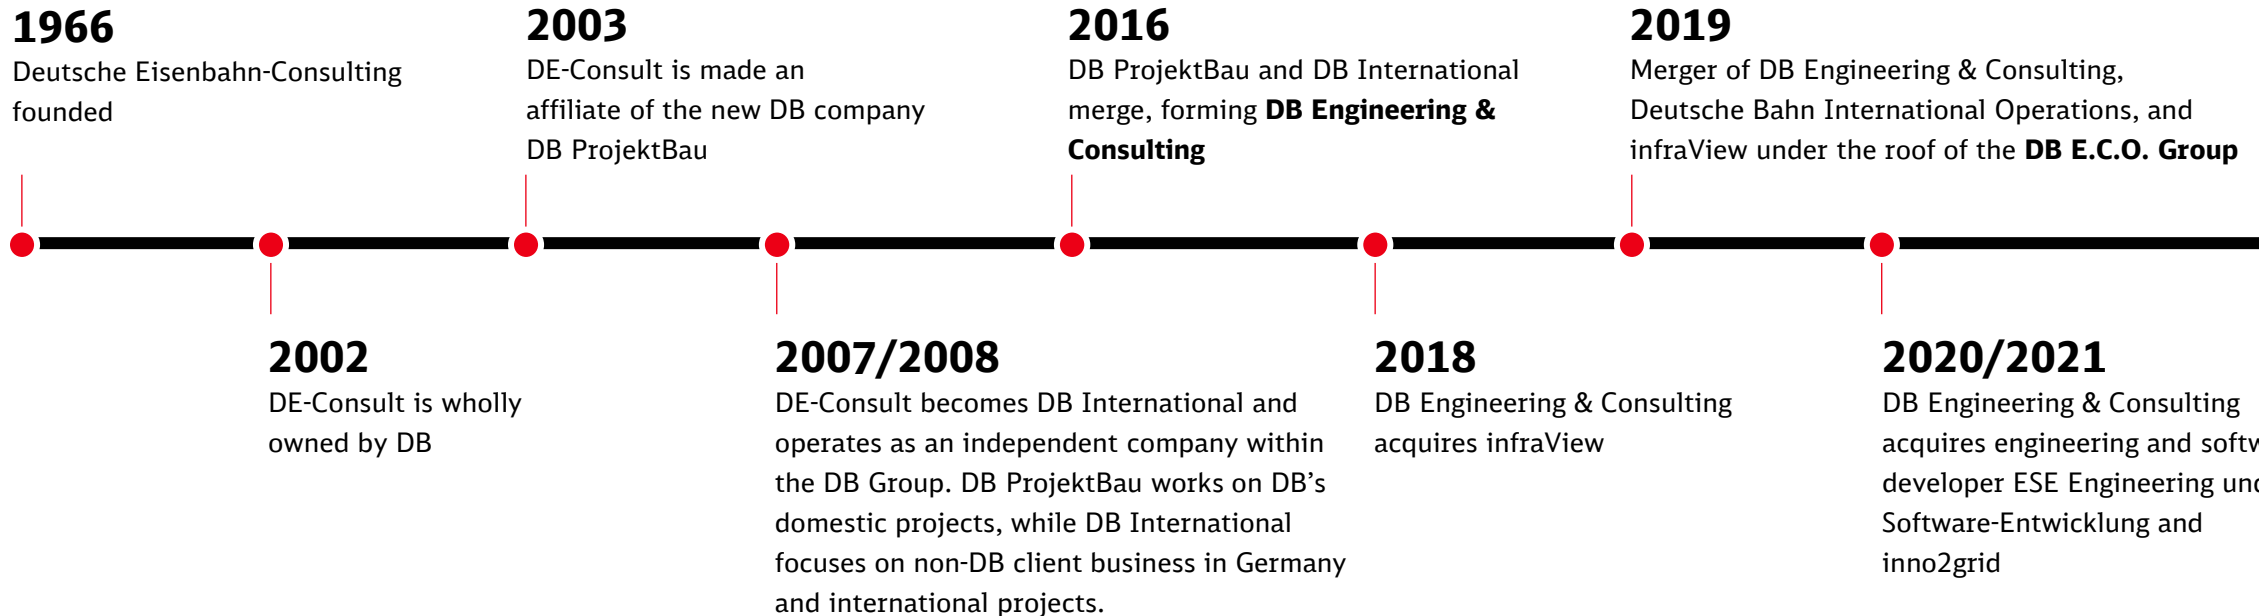

Who we are

Our history