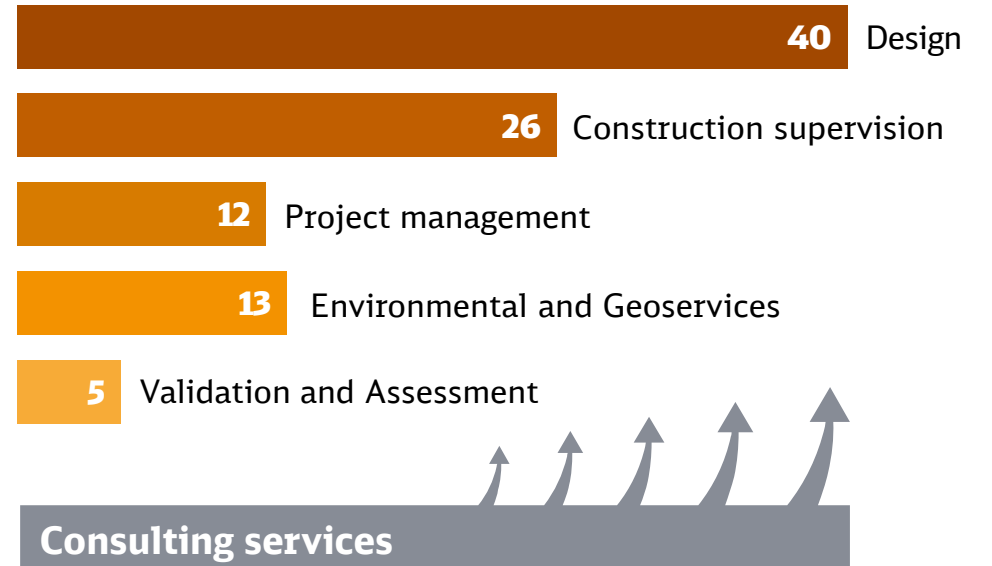

More than **6,500 employees**
from **94 countries**
for all technical disciplines

Who we are

Our specialists

Functional percentage of production staff, 4 % other (as of October 30, 2024)