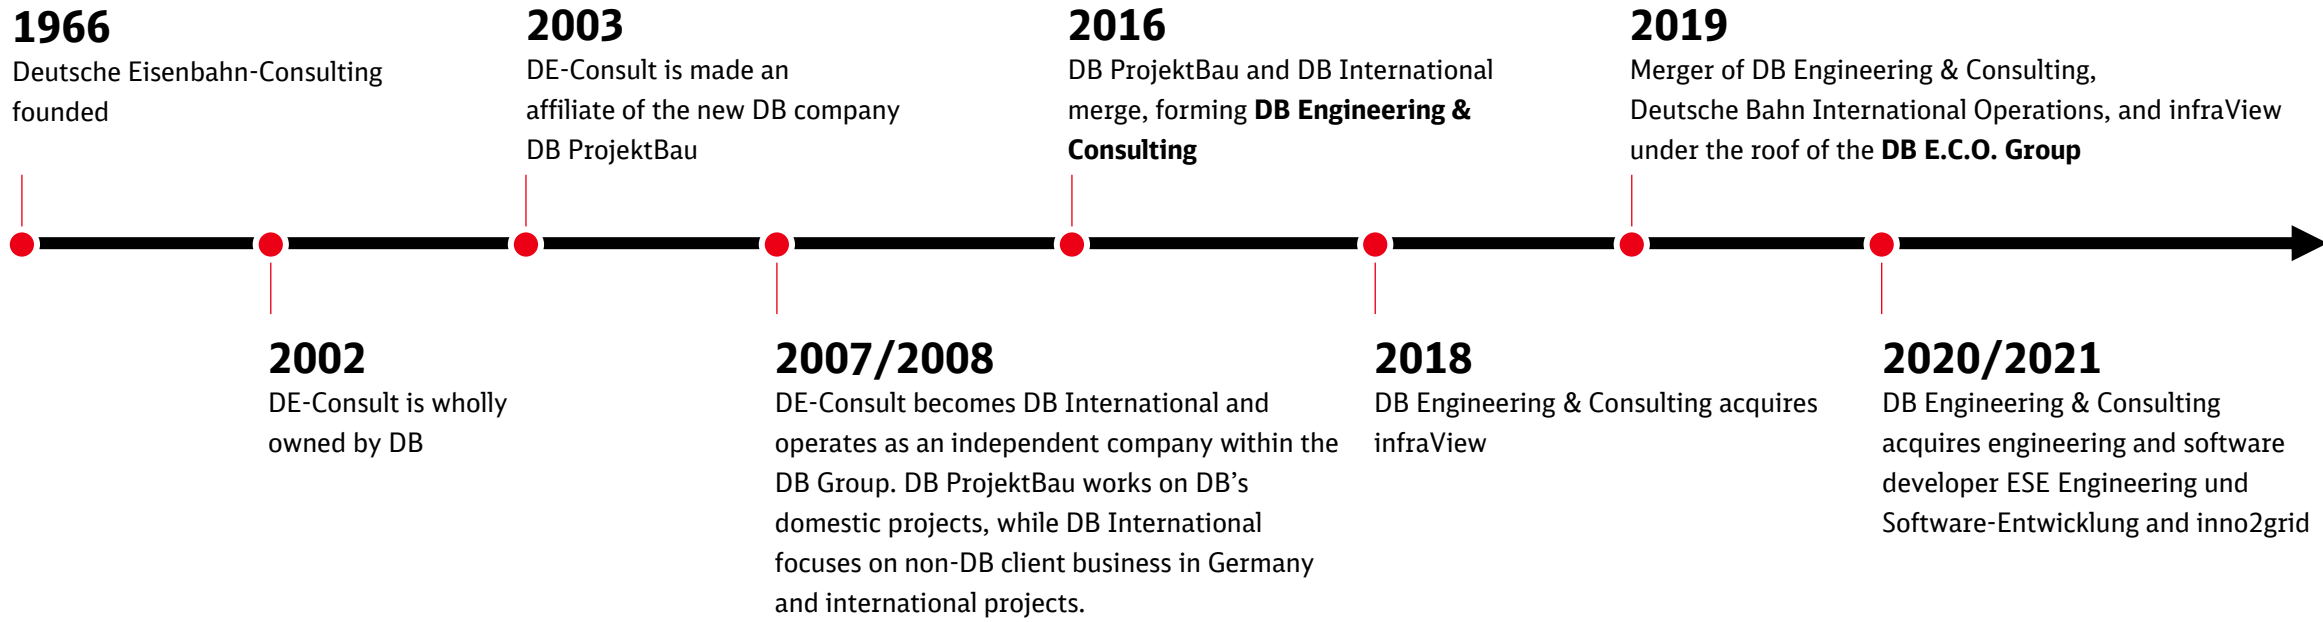

DB Engineering & Consulting

Railways for the world of tomorrow.

Company presentation | Berlin | April 2026

Our group

Deutsche Bahn

Europe's longest rail network
with **33,502 kilometers**

About **2.5 billion**
passengers a year

Who we are

What we offer

Advising, designing and implementing infrastructure projects, from the idea to operations.

More than **185 years** of
rail expertise

Cutting-edge
technologies and construction

Economic and
environmental aspects
always taken into account

Always the right solution –
for individual jobs and large-scale projects alike

Who we are

Our history

Who we are

Part of the DB Group

Deutsche Bahn

Chairman

Finance