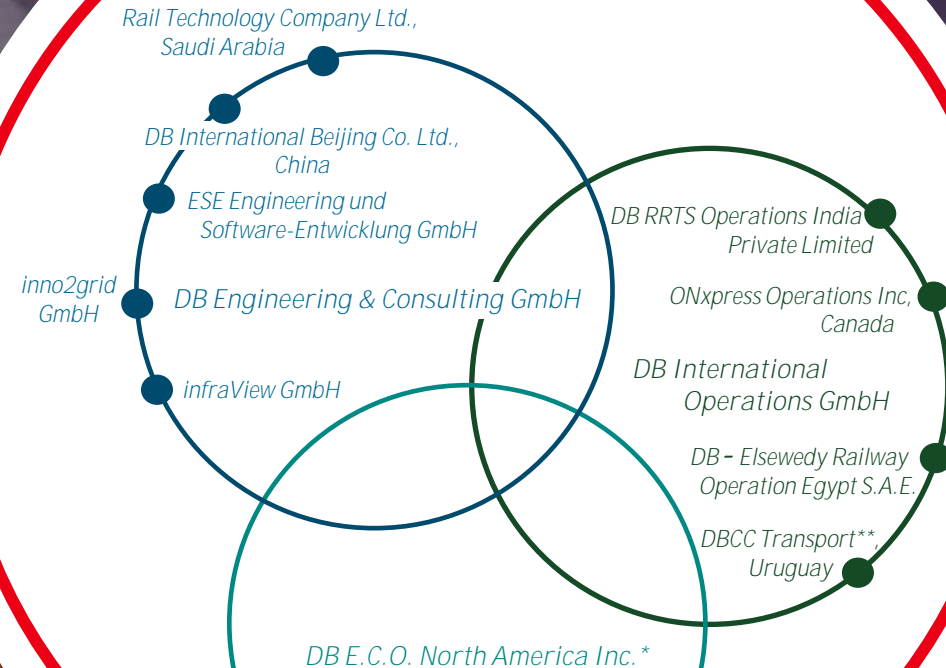

International Markets
and Consulting

Stefan Geisperger

Finance/
Controlling

Dr. Ulla Kopp

Human
Resources

Jeroen Hansmann

More than **6,200 employees**
from **84 countries**
for all technical disciplines

Who we are

Worldwide

Represented on every
continent

Projects in over
100 countries
since **1966**

Who we are

We are part of DB E.C.O. Group

The companies in the DB E.C.O. Group represent for engineering, consulting and operating services for the overall rail system.

www.db-eco.com

DB E.C.O. Group

* Die DB E.C.O. North America Inc. ist ein selbständiges Mitglied der DB E.C.O. Group. Sie ist ein Tochterunternehmen der DB US Holding Corporation.
** Gesellschaftsname: Liropa S.A.