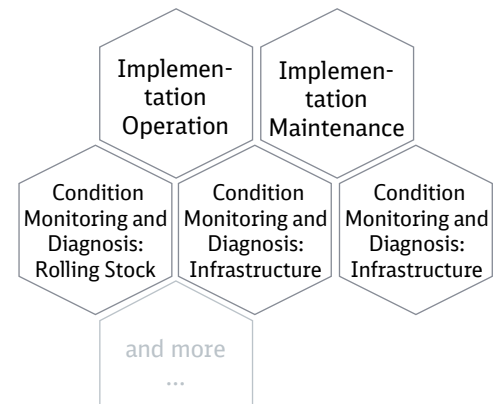

Our services

Customized products for every life cycle phase